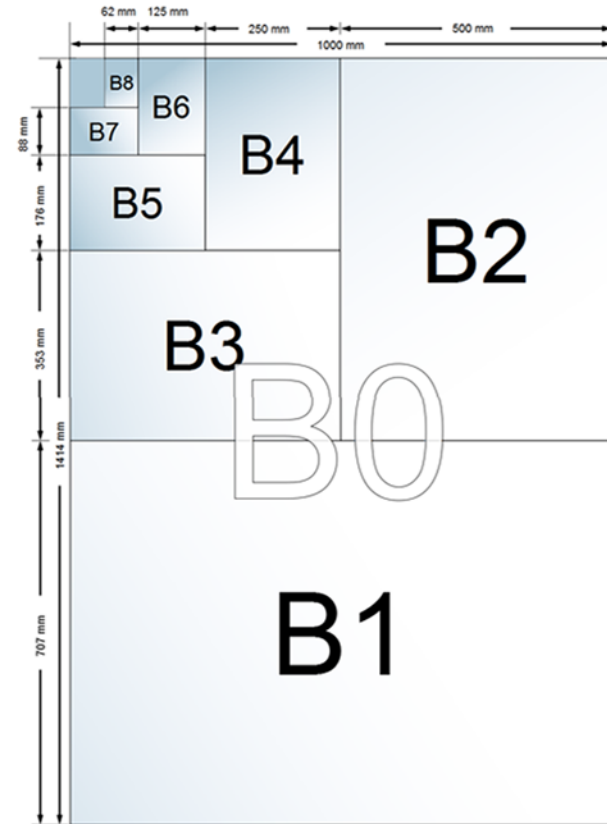

# Papersize mroumen.com

A Series Formats		
size	mm	inches
0	841 × 1189	33.1 × 46.8
1	594 × 841	23.4 × 33.1
2	420 × 594	16.5 × 23.4
3	297 × 420	11.7 × 16.5
4	210 × 297	8.3 × 11.7
5	148 × 210	5.8 × 8.3
6	105 × 148	4.1 × 5.8
7	74 × 105	2.9 × 4.1
8	52 × 74	2.0 × 2.9
9	37 × 52	1.5 × 2.0
10	26 × 37	1.0 × 1.5

B Series Formats		
mm	inches	size
1000 × 1414	39.4 × 55.7	0
707 × 1000	27.8 × 39.4	1
500 × 707	19.7 × 27.8	2
353 × 500	13.9 × 19.7	3
250 × 353	9.8 × 13.9	4
176 × 250	6.9 × 9.8	5
125 × 176	4.9 × 6.9	6
88 × 125	3.5 × 4.9	7
62 × 88	2.4 × 3.5	8
44 × 62	1.7 × 2.4	9
31 × 44	1.2 × 1.7	10

from to	A0	A1	A2	A3	A4	A5	A6	A7	A8	A9	A10
<b>A0</b>	100%	71%	50%	35%	25%	18%	12.5%	8.8%	6.2%	4.4%	3.1%
<b>A1</b>	141%	100%	71%	50%	35%	25%	18%	12.5%	8.8%	6.2%	4.4%
<b>A2</b>	200%	141%	100%	71%	50%	35%	25%	18%	12.5%	8.8%	6.2%
<b>A3</b>	283%	200%	141%	100%	71%	50%	35%	25%	18%	12.5%	8.8%
<b>A4</b>	400%	283%	200%	141%	100%	71%	50%	35%	25%	18%	12.5%
<b>A5</b>	566%	400%	283%	200%	141%	100%	71%	50%	35%	25%	18%
<b>A6</b>	800%	566%	400%	283%	200%	141%	100%	71%	50%	35%	25%
<b>A7</b>	1131%	800%	566%	400%	283%	200%	141%	100%	71%	50%	35%
<b>A8</b>	1600%	1131%	800%	566%	400%	283%	200%	141%	100%	71%	50%
<b>A9</b>	2263%	1600%	1131%	800%	566%	400%	283%	200%	141%	100%	71%
<b>A10</b>	3200%	2263%	1600%	1131%	800%	566%	400%	283%	200%	141%	100%