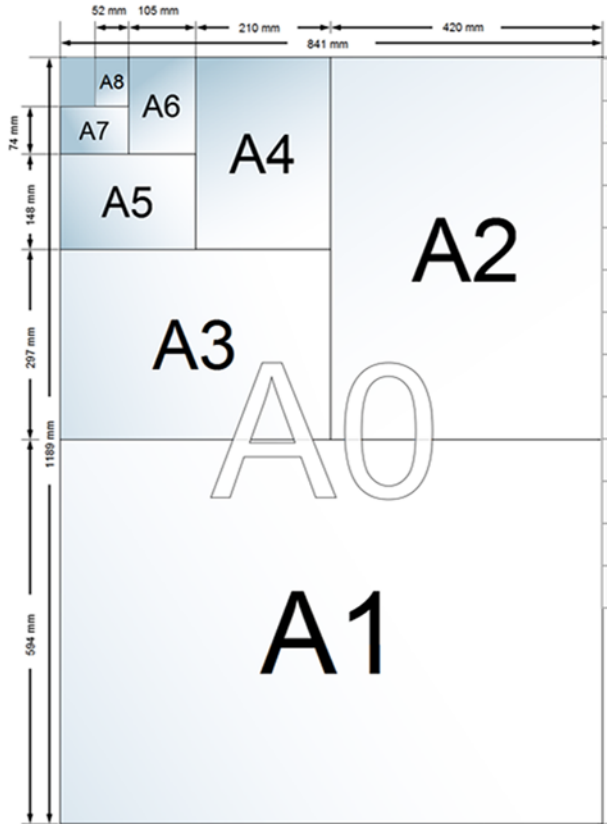

# Papersize mroumen.com

A Series Formats		
size	mm	inches
0	841 × 1189	33.1 × 46.8
1	594 × 841	23.4 × 33.1
2	420 × 594	16.5 × 23.4
3	297 × 420	11.7 × 16.5
4	210 × 297	8.3 × 11.7
5	148 × 210	5.8 × 8.3
6	105 × 148	4.1 × 5.8
7	74 × 105	2.9 × 4.1
8	52 × 74	2.0 × 2.9
9	37 × 52	1.5 × 2.0
10	26 × 37	1.0 × 1.5

B Series Formats		
mm	inches	size
1000 × 1414	39.4 × 55.7	0
707 × 1000	27.8 × 39.4	1
500 × 707	19.7 × 27.8	2
353 × 500	13.9 × 19.7	3
250 × 353	9.8 × 13.9	4
176 × 250	6.9 × 9.8	5
125 × 176	4.9 × 6.9	6
88 × 125	3.5 × 4.9	7
62 × 88	2.4 × 3.5	8
44 × 62	1.7 × 2.4	9
31 × 44	1.2 × 1.7	10

from to	A0	A1	A2	A3	A4	A5	A6	A7	A8	A9	A10
<b>A0</b>	100%	71%	50%	35%	25%	18%	12.5%	8.8%	6.2%	4.4%	3.1%
<b>A1</b>	141%	100%	71%	50%	35%	25%	18%	12.5%	8.8%	6.2%	4.4%
<b>A2</b>	200%	141%	100%	71%	50%	35%	25%	18%	12.5%	8.8%	6.2%
<b>A3</b>	283%	200%	141%	100%	71%	50%	35%	25%	18%	12.5%	8.8%
<b>A4</b>	400%	283%	200%	141%	100%	71%	50%	35%	25%	18%	12.5%
<b>A5</b>	566%	400%	283%	200%	141%	100%	71%	50%	35%	25%	18%
<b>A6</b>	800%	566%	400%	283%	200%	141%	100%	71%	50%	35%	25%
<b>A7</b>	1131%	800%	566%	400%	283%	200%	141%	100%	71%	50%	35%
<b>A8</b>	1600%	1131%	800%	566%	400%	283%	200%	141%	100%	71%	50%
<b>A9</b>	2263%	1600%	1131%	800%	566%	400%	283%	200%	141%	100%	71%
<b>A10</b>	3200%	2263%	1600%	1131%	800%	566%	400%	283%	200%	141%	100%